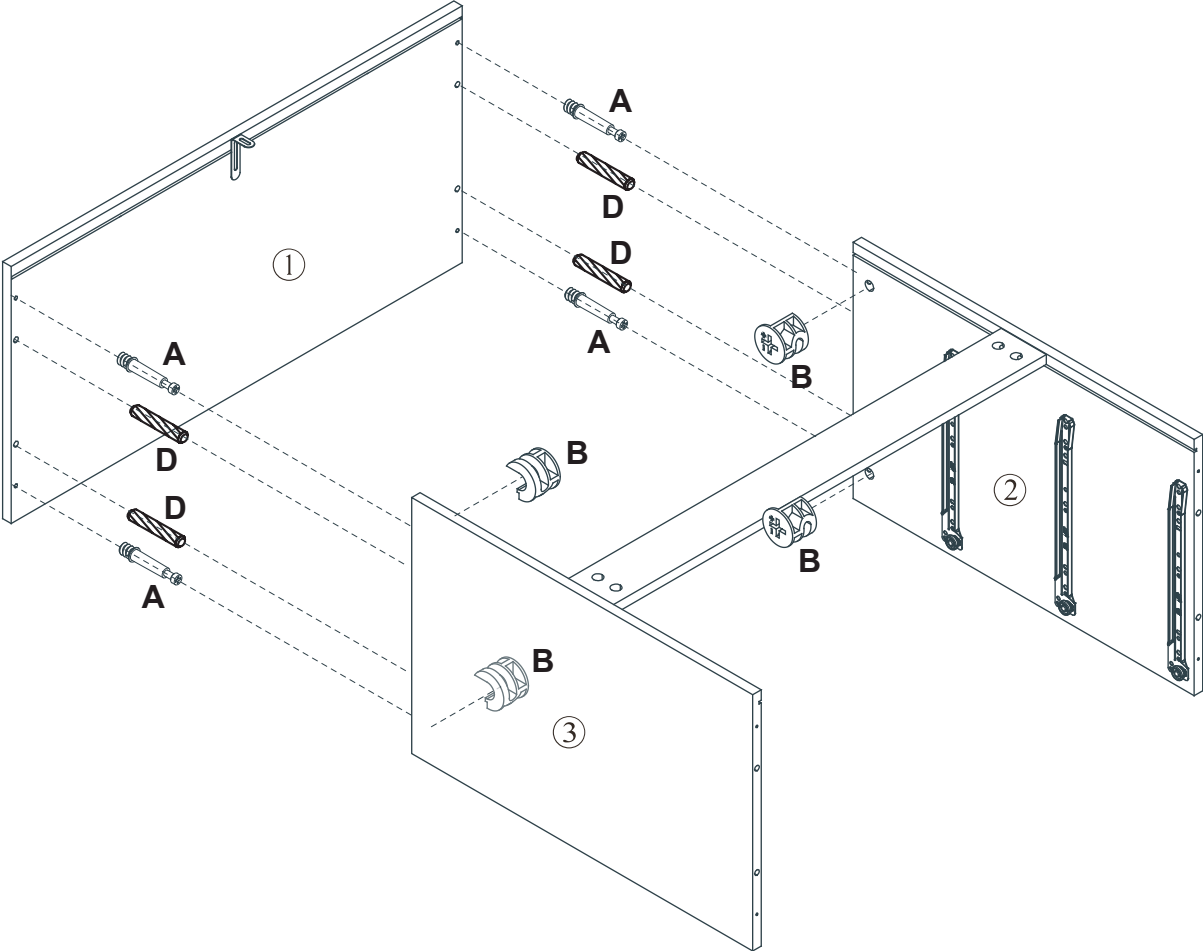

Included Accessories

Code	Description	Qty
1	Cabinet Top	1
2	Left Side Panel	1
3	Right Side Panel	1
4	Bottom Panel	1
5	Back Stretcher	1
6	Back Panel	1
7	Leg	4
8	Drawer front Panel	3
9	Drawer Left Side Panel	3
10	Drawer Right Side Panel	3
11	Drawer Back Panel	3
12	Drawer Bottom Panel	3
13	Drawer Central Stretcher	3

Step 1

H	x18
	

K	x3
	
<p>CL DL DR CR</p>	

Step 2

Step 3

Step 4

Step 5

Step 6

Step 7

E	x20
	

M	x4
	

Step 8

Step 9

Step 10

Step 11

Step 12