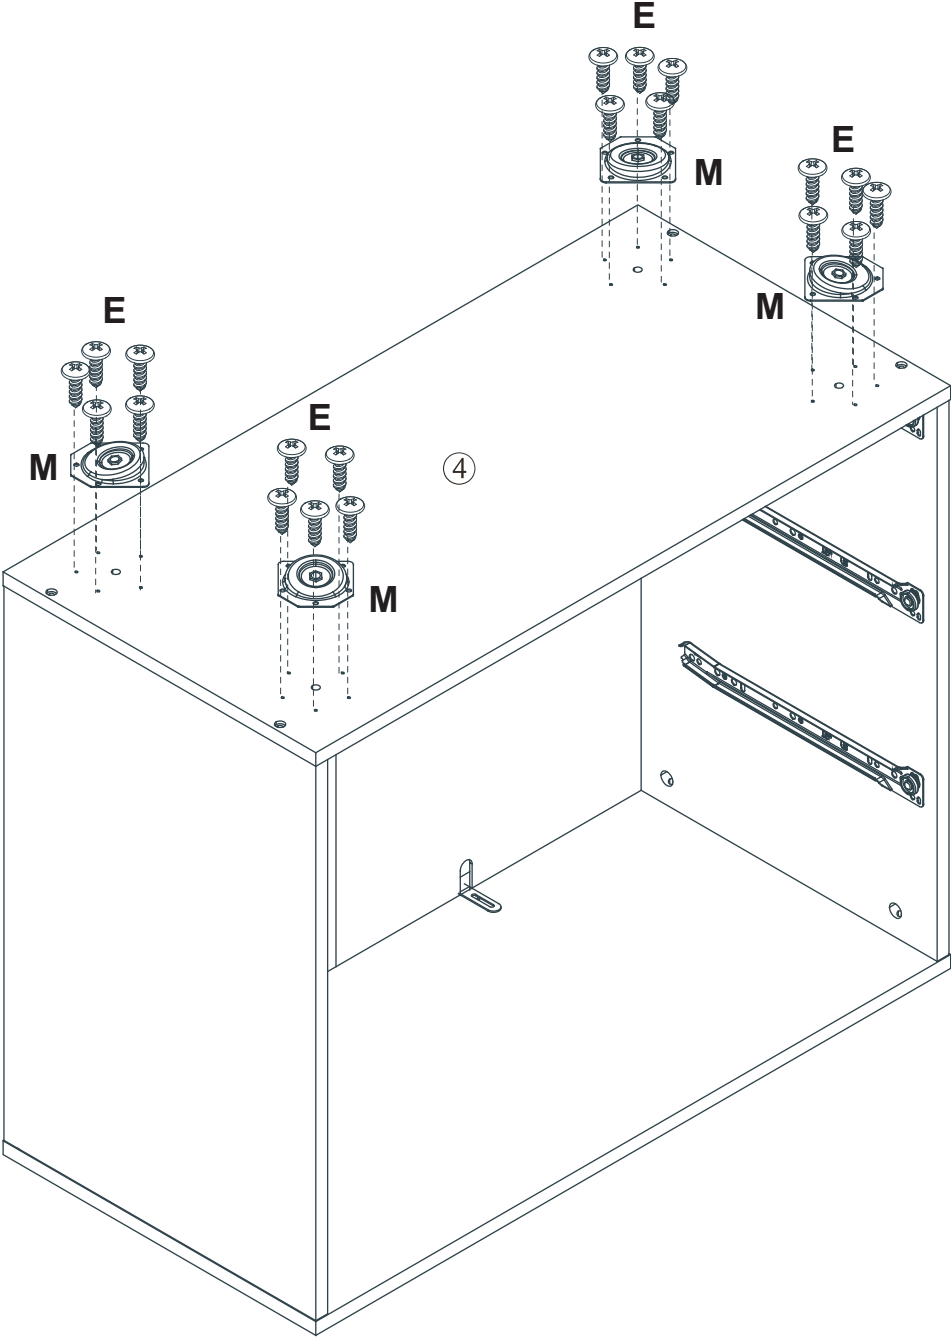

Included Accessories

Code	Description	Qty
1	Cabinet Top	1
2	Left Side Panel	1
3	Right Side Panel	1
4	Bottom Panel	1
5	Back Stretcher	1
6	Back Panel	1
7	Leg	4
8	Drawer front Panel	3
9	Drawer Left Side Panel	3
10	Drawer Right Side Panel	3
11	Drawer Back Panel	3
12	Drawer Bottom Panel	3
13	Drawer Central Stretcher	3

Step 1

H	x18
	

K	x3
	
<p>CL DL DR CR</p>	

Step 2

Step 3

Step 4

Step 5

Step 6

Step 7

E	x20
	

M	x4
	

Step 8

Step 9

Step 10

Step 11

Step 12