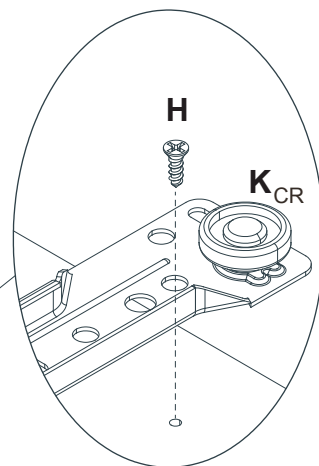

Weight Limitation

40 | **22**
lbs table top | lbs per drawer

What's included

Code	Description	Qty
A	Cam Bolt M6X35MM	23
B	Cam Lock 15X10MM	23
C	Screw M4X35MM	20
D	Wooden Dowel M6X30MM	8
E	Screw M4X14MM	21
F	Metal Connector	1
G	Screw M3X14MM	4
H	Screw M3X12MM	36
I	Plastic corner support	4
J	Handle	3
K	Slide sets	3
L	Wall Plugs	1
M	Metal Pin	4
N	Screw M4X12MM	6

IMPORTANT:

1. Do not tighten bolts / screws completely until all bolts / screws are lined up and inserted into holes.
2. Do not over tighten screws and bolts to avoid stripping.
3. Please use hand tools to assemble this product. Do not use power tools.

Included Accessories

Code	Description	Qty
1	Cabinet Top	1
2	Left Side Panel	1
3	Right Side Panel	1
4	Bottom Panel	1
5	Back Stretcher	1
6	Back Panel	1
7	Leg	4
8	Drawer front Panel	3
9	Drawer Left Side Panel	3
10	Drawer Right Side Panel	3
11	Drawer Back Panel	3
12	Drawer Bottom Panel	3
13	Drawer Central Stretcher	3

Step 1

H	x18
	

K	x3
	
<p>CL DL DR CR</p>	

Step 2

Step 3

Step 4

Step 5

Step 6