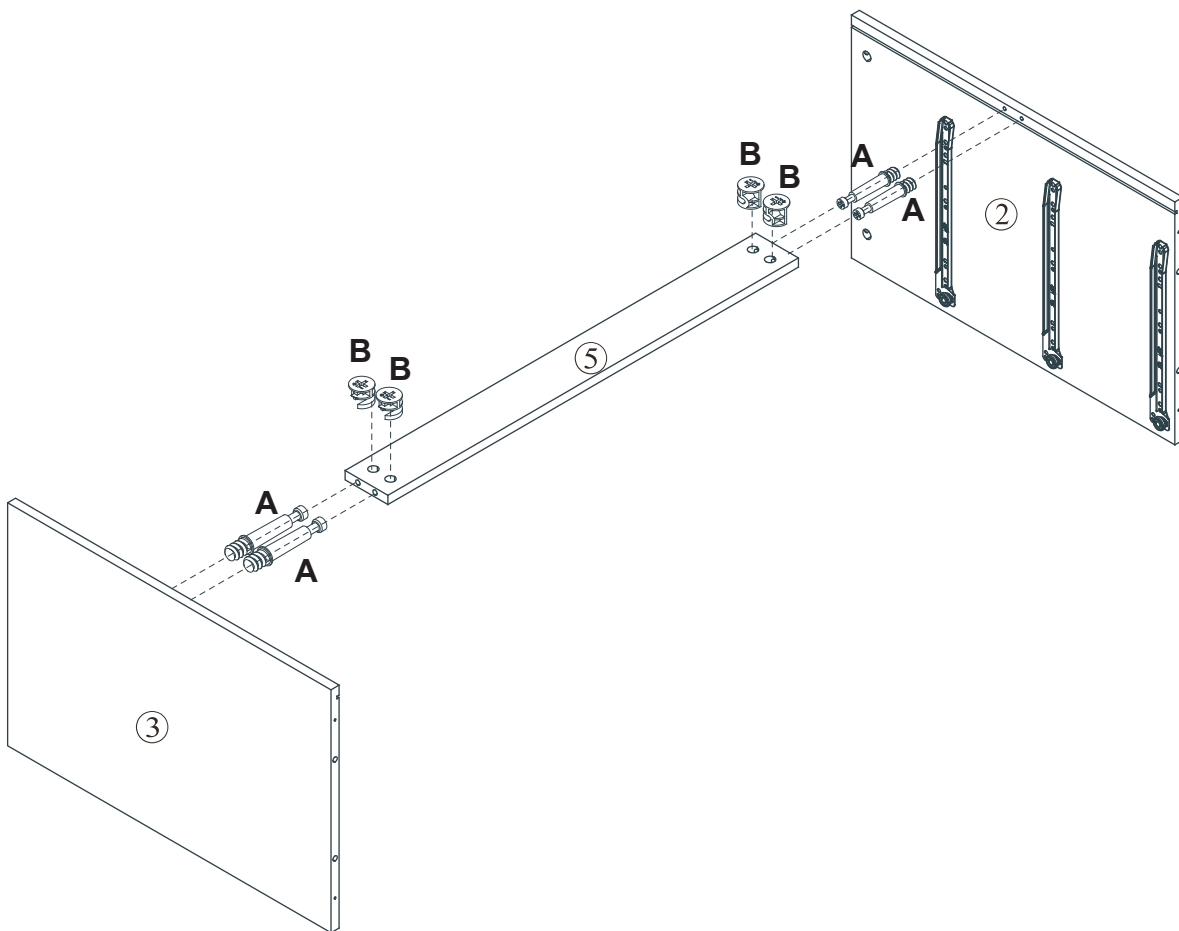

Included Accessories

Code	Description	Qty
1	Cabinet Top	1
2	Left Side Panel	1
3	Right Side Panel	1
4	Bottom Panel	1
5	Back Stretcher	1
6	Back Panel	1
7	Leg	4
8	Drawer front Panel	3
9	Drawer Left Side Panel	3
10	Drawer Right Side Panel	3
11	Drawer Back Panel	3
12	Drawer Bottom Panel	3
13	Drawer Central Stretcher	3

Step 1

H	x18
	

K	x3
	
<p>CL DL DR CR</p>	

Step 2

Step 3

Step 4

Step 5

Step 6