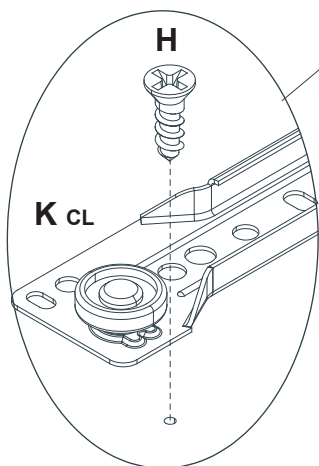

Weight Limitation

40 | **22**
lbs table top | lbs per drawer

What's included

Code	Description	Qty
A	Cam Bolt M6X35MM	23
B	Cam Lock 15X10MM	23
C	Screw M4X35MM	20
D	Wooden Dowel M6X30MM	8
E	Screw M4X14MM	21
F	Metal Connector	1
G	Screw M3X14MM	4
H	Screw M3X12MM	36
I	Plastic corner support	4
J	Handle	3
K	Slide sets	3
L	Wall Plugs	1
M	Metal Pin	4
N	Screw M4X12MM	6

IMPORTANT:

1. Do not tighten bolts / screws completely until all bolts / screws are lined up and inserted into holes.
2. Do not over tighten screws and bolts to avoid stripping.
3. Please use hand tools to assemble this product. Do not use power tools.

Included Accessories

Code	Description	Qty
1	Cabinet Top	1
2	Left Side Panel	1
3	Right Side Panel	1
4	Bottom Panel	1
5	Back Stretcher	1
6	Back Panel	1
7	Leg	4
8	Drawer front Panel	3
9	Drawer Left Side Panel	3
10	Drawer Right Side Panel	3
11	Drawer Back Panel	3
12	Drawer Bottom Panel	3
13	Drawer Central Stretcher	3

Step 1

H	x18
	

K	x3
	
<p>CL DL DR CR</p>	

Step 2

Step 3

Step 4

Step 5

Step 6