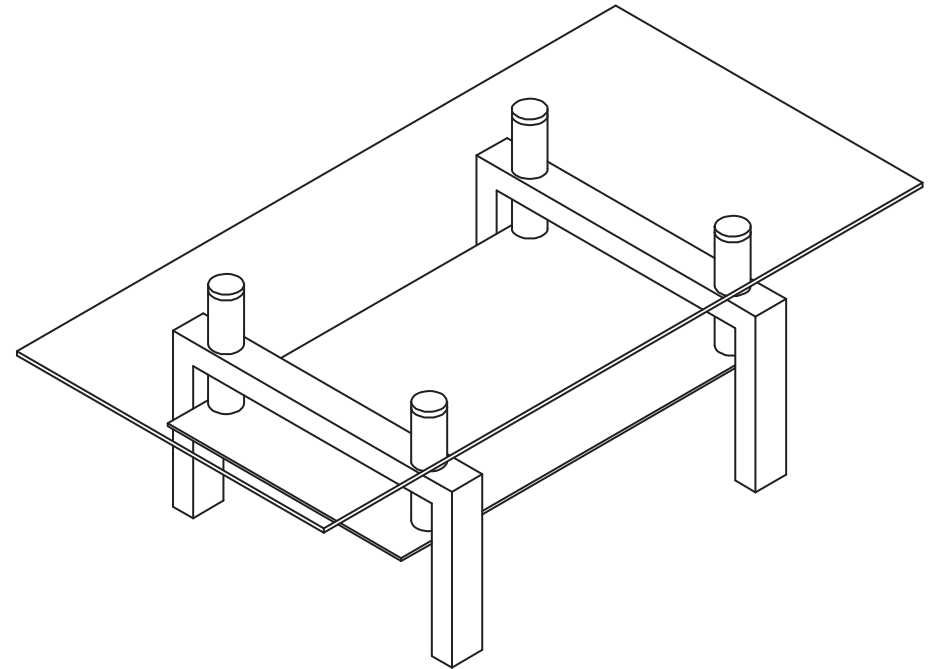

ELR6AV6001

Important

Please inspect all items carefully before assembling.
If for any reason you need to return this item, you must return it in its original packaging.
Assembled items can not be returned.

COMPONENTS LIST

Important Note:

- *Place all parts on a clean and smooth surface such as a rug or carpet to avoid the parts from being scratched.
- *Kindly follow the assembly instruction step by step.
- *Don't tighten all screws until the table is fully set-up.

1	Top Glass		x1
2	Mid+Bot Glass		x1
3	Tube#1		x2
A	Plastic washer		x4
B	Metal washer		x4
C	Nut		x4

4	Tube#2		x4
5	Tube#3		x4
6	Bolt		x4
D	Allen Key		x1
E	Plastic Spacer		x12

1

1	Top Glass		x1
6	Bolt		x4

2