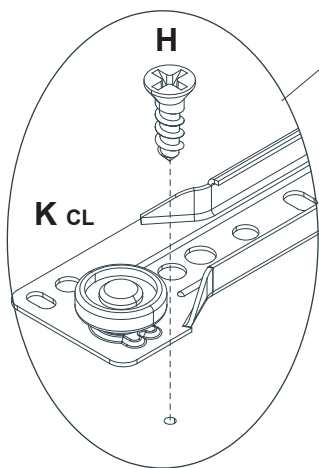

# What's included

Code	Description	Qty
A	Cam Bolt M6X35MM	23
B	Cam Lock 15X10MM	23
C	Screw M4X35MM	20
D	Wooden Dowel M6X30MM	8
E	Screw M4X14MM	21
F	Metal Connector	1
G	Screw M3X14MM	4
H	Screw M3X12MM	36
I	Plastic corner support	4
J	Handle	3
K	Slide sets	3
L	Wall Plugs	1
M	Metal Pin	4
N	Screw M4X12MM	6

## IMPORTANT:

1. Do not tighten bolts / screws completely until all bolts / screws are lined up and inserted into holes.
2. Do not over tighten screws and bolts to avoid stripping.
3. Please use hand tools to assemble this product. Do not use power tools.

# Included Accessories

Code	Description	Qty
1	Cabinet Top	1
2	Left Side Panel	1
3	Right Side Panel	1
4	Bottom Panel	1
5	Back Stretcher	1
6	Back Panel	1
7	Leg	4
8	Drawer front Panel	3
9	Drawer Left Side Panel	3
10	Drawer Right Side Panel	3
11	Drawer Back Panel	3
12	Drawer Bottom Panel	3
13	Drawer Central Stretcher	3

# Step 1

<b>H</b>	<b>x18</b>
	

<b>K</b>	<b>x3</b>
	
CL DL DR CR	