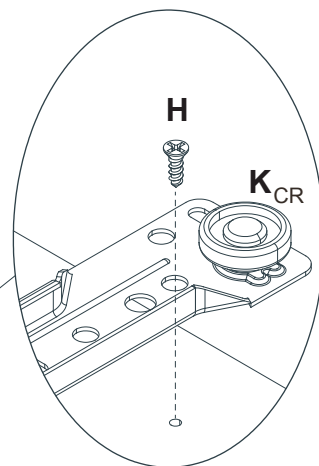

# What's included

Code	Description	Qty
A	Cam Bolt M6X35MM	23
B	Cam Lock 15X10MM	23
C	Screw M4X35MM	20
D	Wooden Dowel M6X30MM	8
E	Screw M4X14MM	21
F	Metal Connector	1
G	Screw M3X14MM	4
H	Screw M3X12MM	36
I	Plastic corner support	4
J	Handle	3
K	Slide sets	3
L	Wall Plugs	1
M	Metal Pin	4
N	Screw M4X12MM	6

## IMPORTANT:

1. Do not tighten bolts / screws completely until all bolts / screws are lined up and inserted into holes.
2. Do not over tighten screws and bolts to avoid stripping.
3. Please use hand tools to assemble this product. Do not use power tools.

# Included Accessories

Code	Description	Qty
1	Cabinet Top	1
2	Left Side Panel	1
3	Right Side Panel	1
4	Bottom Panel	1
5	Back Stretcher	1
6	Back Panel	1
7	Leg	4
8	Drawer front Panel	3
9	Drawer Left Side Panel	3
10	Drawer Right Side Panel	3
11	Drawer Back Panel	3
12	Drawer Bottom Panel	3
13	Drawer Central Stretcher	3

# Step 1

<b>H</b>	<b>x18</b>
	

<b>K</b>	<b>x3</b>
	
CL DL DR CR	